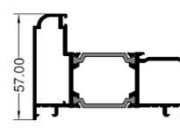

Overall sizes (including cills & add on profiles)			
Width		Height	
COLOUR MATHCED TRICKLE VENTS WILL BE PRICED PER ORDER / QUOTE - PLEASE NOTE COLOUR REQUIRED			
SKETCH YOUR REQUIREMENTS BELOW, ALL VIEWED FROM THE OUTSIDE, INDICATE TRICKLE VENT POSITION ON DRAWING			
Design		Add on	
Mark Double Door Master Leaf & Mid Rail Centreline Where Cills Are Required Mark Mid Rail Centrelines From Under Side Of Cill		Head	
		Cill	
		L/H Jamb	
		R/H Jamb	

Outer Frame Options (Please circle)

DF310 Square Frame

DF305 Softline Frame

Glazing Beads:	Bevelled / Square
Door Opening:	Inwards / Outwards
Mid-rail Type:	120mm / 66mm / Slim transom - *Please Note Centreline Above/Below
Threshold Type:	57mm Frame all round / 15mm Low threshold
Cill:	None / Drainage Tray / 100mm / 135mm / 155mm / 190mm / 250mm
Cill Horns:	Yes* / No - *Please Note Below
Glass Thickness:	24mm / 28mm / 32mm (32mm - Square Bead Only)
To Meet PAS24?	Yes / No
Hinge Type:	Standard (DFP1650/1651) / Extended Throw (DFP 1673)**
Hinge Colour:	White / Black / Silver Anodised
Handles Required	Internally & Externally / Internally Only
Handle Colour	White / Black / Silver Anodised / Chrome / Gold / Polished Gold
Cylinder Type:	Key/Key / Key/Thumbturn
Slave Leaf Operation:	Handle Operated Shoot Bolts* / Concealed finger bolts
90° Door Restrictors:	Yes / No
Trickle Vents:	Yes* / No - *Will Require Add On To Head
Trickle Vent Colour:	White / Black / Grey 7016 M / Colour Matched
Trickle Vent EA:	4000mm ² / 8000mm ²