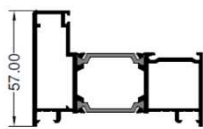

DUALFRAME 75mm DOOR - MULTI POINT LOCKING OPTION
CUSTOMER: _____ **DATE REQ:** _____

REFERENCE: _____ **ORDER / QUOTE**

INTERNAL COLOUR	
FINISH	GLOSS / MATT / SATIN INTERPON / SYNTHA PULVIN
EXTERNAL COLOUR	
FINISH	GLOSS / MATT / SATIN INTERPON / SYNTHA PULVIN

Overall sizes (including cills & add on profiles)			
Width		Height	
COLOUR MATHCED TRICKLE VENTS WILL BE PRICED PER ORDER / QUOTE - PLEASE NOTE COLOUR REQUIRED			
SKETCH YOUR REQUIREMENTS BELOW, ALL VIEWED FROM THE OUTSIDE, INDICATE TRICKLE VENT POSITION ON DRAWING			
Design		Add on	
Mark Double Door Master Leaf & Mid Rail Centreline Where Cills Are Required Mark Mid Rail Centrelines From Under Side Of Cill		Head	
		Cill	
		L/H Jamb	
		R/H Jamb	

Outer Frame Options (Please circle)

DF310 Square Frame

DF305 Softline Frame

Glazing Beads:	Bevelled / Square
Door Opening:	Inwards / Outwards
Mid-rail Type:	120mm / 66mm / Slim transom - *Please Note Centreline Above/Below
Threshold Type:	57mm Frame all round / 15mm Low threshold
Cill:	None / Drainage Tray / 100mm / 135mm / 155mm / 190mm / 250mm
Cill Horns:	Yes* / No - *Please Note Below
Glass Thickness:	24mm / 28mm / 32mm (32mm - Square Bead Only)
To Meet PAS24?	Yes / No
Hinge Type:	Standard (DFP1650/1651) / Extended Throw (DFP 1673)**
Hinge Colour:	White / Black / Silver Anodised
Handles Required	Internally & Externally / Internally Only
Handle Colour	White / Black / Silver Anodised / Chrome / Gold / Polished Gold
Cylinder Type:	Key/Key / Key/Thumbturn
Slave Leaf Operation:	Handle Operated Shoot Bolts* / Concealed finger bolts
90° Door Restrictors:	Yes / No
Trickle Vents:	Yes* / No - *Will Require Add On To Head
Trickle Vent Colour:	White / Black / Grey 7016 M / Colour Matched
Trickle Vent EA:	4000mm ² / 8000mm ²