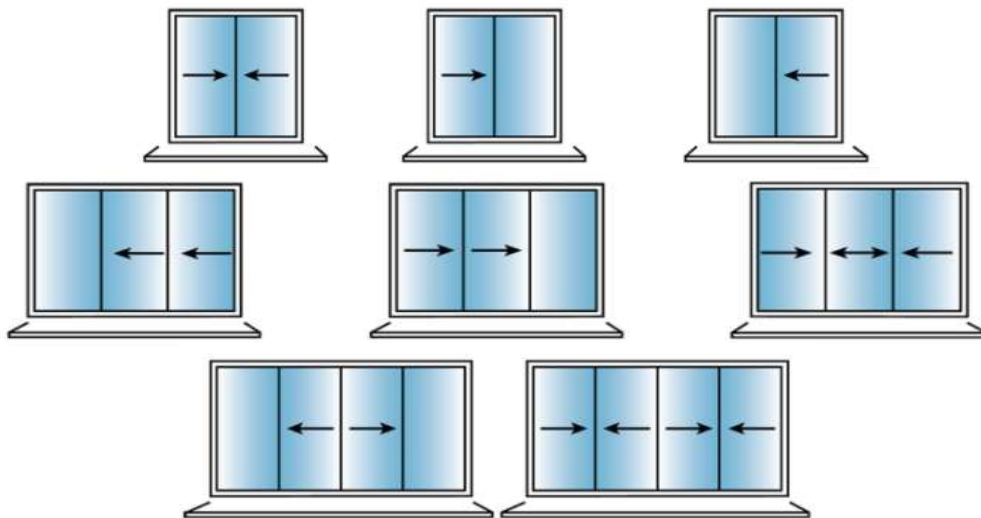

SMARTS SLIDE 2000

CUSTOMER: _____ DATE REQ: _____

REFERENCE: _____ ORDER / QUOTE

INTERNAL COLOUR			
POWDER COAT FINISH	GLOSS / MATT / SATIN		
EXTERNAL COLOUR			
POWDER COAT FINISH	GLOSS / MATT / SATIN		
DOOR SIZES (mm)	WIDTH	HEIGHT	
2 Panel Door Configurations:		X-X	X-O O-X
3 Panel Door Configurations:		O-X-X	X-X-O X-X-X
4 Panel Door Configurations:		O-X-X-O	X-X-X-X

COLOUR MATCHED TRICKLE VENTS WILL BE PRICED PER ORDER / QUOTE - PLEASE NOTE COLOUR REQUIRED

DESIGN VIEWED EXTERNALLY

ADDITIONAL OPTIONS

42mm ADD ON TO HEAD

YES / NO

TRICKLE VENT TO ADD ON

YES / NO

TRICKLE VENT COLOUR

WHITE / BLACK / GREY 7016 M / COLOUR MATCHED

TRICKLE VENT EA

4000mm² / 8000MM²

CILL OPTIONS

*FOR CILL HORNS PLEASE NOTE BELOW

150mm / 190mm / 225mm / NO CILL

HANDLE COLOUR OPTIONS

WHITE / BLACK / SILVER ANODISED / GOLD / CHROME / POLISHED GOLD

ADDITIONAL DETAILS